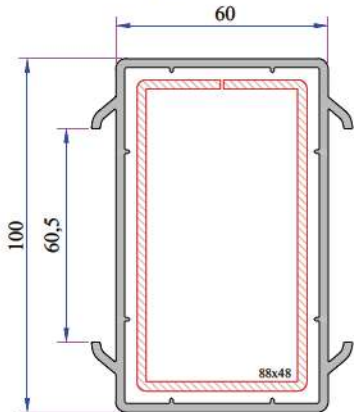

Short Coupling Profile
099.5003

Sill Profile
058.5504

Universal Large Coupling Profile
058.5000

Large Coupling Profile
060.5000

60x100 Spiked Box Profile
060.5203 0

60x100 Frame Lifting Profile
900.5303

135° Corner Profile
060.5102