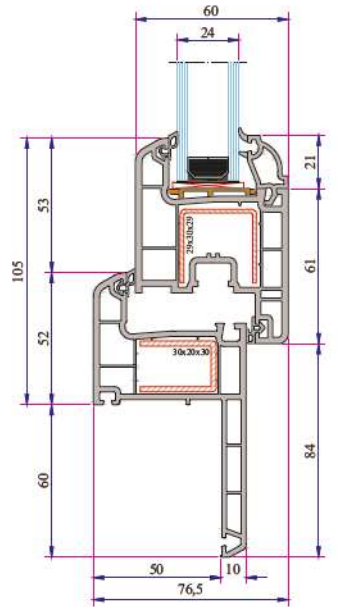

W 632 SERIES

ADO

**PVC PROFILE
TECHNICAL SPECIFICATION**

TECHNICAL

W 630 - W 632 SERIES

Profile Width: 60 mm

Number of chambers: 3

Profile Class: W 632 B Class (TS EN 12608-1), W 630 C Class (TS EN 12608-1)

Short Coupling Profile
099.5003

Sill Profile
058.5504

Universal Large Coupling Profile
058.5000

Large Coupling Profile
060.5000

60x100 Spiked Box Profile
060.5203 0

60x100 Frame Lifting Profile
900.5303

135° Corner Profile
060.5102

W 630 - W 632 SERIES PVC PROFILE SYSTEM

W 632 Re-Inforcement Profiles

W 632 Installation

Frame - Sash Installation

Frame - Offset Type Sash Installation

Frame with Sill - Sash Installation

Frame with Sill (60mm) - Sash Installation

Mullion - Sash Installation

Frame - Outward Opening Sash Installation

Frame - Door Sash Installation

Sash - Lap Joint - Sash Installation

Frame - Outward Opening Door Sash Installation

With Aluminium Threshold Frame Door Sash Installation