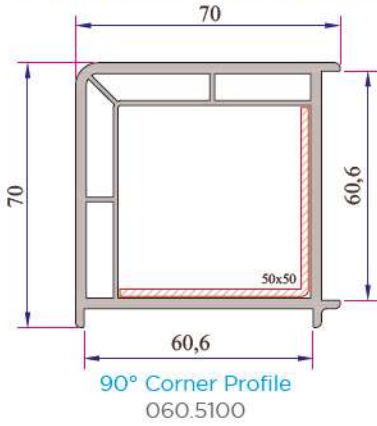

W 630 - W 632 SERIES PVC PROFILE SYSTEM