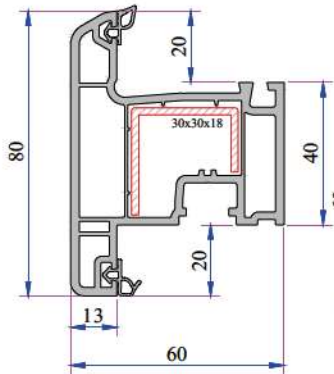

W 632 SERIES

ADO

**PVC PROFILE
TECHNICAL SPECIFICATION**

TECHNICAL

W 630 - W 632 SERIES

Profile Width: 60 mm

Number of chambers: 3

Profile Class: W 632 B Class (TS EN 12608-1), W 630 C Class (TS EN 12608-1)

Seal Type: External / Internal double seal system

Seal Type and Color: TPE - Grey /Black

Glass Thickness (mm): 4, 20, 24, 30, 32 mm

The thermal insulation Uf: 1,58 W/m²K

INSTRUCTION

- The main profile has 60 mm width.
- Because of the elastic grey and black seal which does not leave any stain on profiles will be provided maximum air, water, dust and sound isolation.
- Due to the 3 chambers profiles, it has maximum performance for thermal, sound and water isolation.
- It is a series of profiles with very special design that provides maximum wind resistance on high rise buildings.
- Excluding normal sash profile there is also chance to have a choice for offset type sash profile.
- In addition to white profile a different laminated color range is available.
- 4-5 mm single glazing application of 20, 24, 30, 32 mm glazing beads give us alternatives of using double, triple glazing and panels.
- It provides the visual integrity in the inner surface and the frame-wall connections due to integrated frame with sill profile.

W 630 - W 632 SERIES PVC PROFILE SYSTEM

Outward Opening Eco Door Sash Profile
632.2108

Outward Opening Door Sash Profile
632.2101

Lap Joint Profile
632.3104

Lap Joint Profile
632.3100

Single Glazing Bead 4-6 mm
101.4002