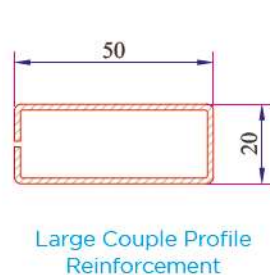

Short Coupling Profile
099.5003

Sill Profile
058.5504

Universal Large Coupling Profile
058.5000

Large Coupling Profile
060.5000

60x100 Spiked Box Profile
060.5203 0

60x100 Frame Lifting Profile
900.5303

135° Corner Profile
060.5102

W 630 - W 632 SERIES PVC PROFILE SYSTEM

W 632 Re-Inforcement Profiles

W 632 Installation

Frame - Sash Installation

Frame - Offset Type Sash Installation

Frame with Sill - Sash Installation

Frame with Sill (60mm) - Sash Installation