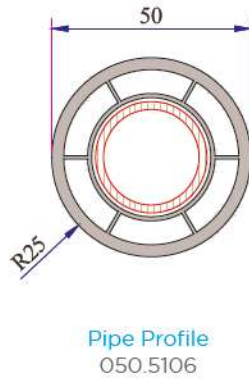

Seal Type: External / Internal double seal system

Seal Type and Color: TPE - Grey /Black

Glass Thickness (mm): 4, 20, 24, 30, 32 mm

The thermal insulation Uf: 1,58 W/m²K

INSTRUCTION

- The main profile has 60 mm width.
- Because of the elastic grey and black seal which does not leave any stain on profiles will be provided maximum air, water, dust and sound isolation.
- Due to the 3 chambers profiles, it has maximum performance for thermal, sound and water isolation.
- It is a series of profiles with very special design that provides maximum wind resistance on high rise buildings.
- Excluding normal sash profile there is also chance to have a choice for offset type sash profile.
- In addition to white profile a different laminated color range is available.
- 4-5 mm single glazing application of 20, 24, 30, 32 mm glazing beads give us alternatives of using double, triple glazing and panels.
- It provides the visual integrity in the inner surface and the frame-wall connections due to integrated frame with sill profile.

Offset Profile
900.6307

Frame Sill Profile (35mm)
099.5523

Frame Sill Profile (50mm)
099.5524

Universal Short Coupling Profile
099.5004

Universal Large Coupling Profile Cover
058.5707

Narrow Couple Profile
060.5001

Short Coupling Profile
099.5003

Sill Profile
058.5504

Universal Large Coupling Profile
058.5000

Large Coupling Profile
060.5000

60x100 Spiked Box Profile
060.5203 0

60x100 Frame Lifting Profile
900.5303

135° Corner Profile
060.5102

W 630 - W 632 SERIES PVC PROFILE SYSTEM

W 632 Re-Inforcement Profiles

W 632 Installation

Frame - Sash Installation

Frame - Offset Type Sash Installation

Frame with Sill - Sash Installation

Frame with Sill (60mm) - Sash Installation