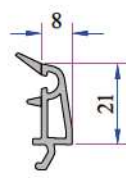

Double Glazing Bead 20 mm
101.4100

Double Glazing Bead 20 mm
101.4102

Double Glazing Bead 24 mm
750.4500

Double Glazing Bead 24 mm
101.4202

Double Glazing Bead 30 mm
332.4100

Double Glazing Bead 32 mm
101.4500

Offset Profile
900.6307

Frame Sill Profile (35mm)
099.5523

Frame Sill Profile (50mm)
099.5524

Universal Short Coupling Profile
099.5004

Universal Large Coupling Profile Cover
058.5707

Narrow Couple Profile
060.5001

Short Coupling Profile
099.5003

Sill Profile
058.5504

Universal Large Coupling Profile
058.5000

Large Coupling Profile
060.5000

60x100 Spiked Box Profile
060.5203 0

60x100 Frame Lifting Profile
900.5303

135° Corner Profile
060.5102