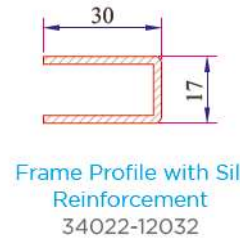

Offset Profile
900.6307

Frame Sill Profile (35mm)
099.5523

Frame Sill Profile (50mm)
099.5524

Universal Short Coupling Profile
099.5004

Universal Large Coupling Profile Cover
058.5707

Narrow Couple Profile
060.5001

Short Coupling Profile
099.5003

Sill Profile
058.5504

Universal Large Coupling Profile
058.5000

Large Coupling Profile
060.5000

60x100 Spiked Box Profile
060.5203 0

60x100 Frame Lifting Profile
900.5303

135° Corner Profile
060.5102

W 630 - W 632 SERIES PVC PROFILE SYSTEM

W 632 Re-Inforcement Profiles

W 632 Installation

Frame - Sash Installation

Frame - Offset Type Sash Installation

Frame with Sill - Sash Installation

Frame with Sill (60mm) - Sash Installation