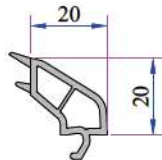

Seal Type: External / Internal double seal system

Seal Type and Color: TPE - Grey /Black

Glass Thickness (mm): 4, 20, 24, 30, 32 mm

The thermal insulation Uf: 1,58 W/m²K

INSTRUCTION

- The main profile has 60 mm width.
- Because of the elastic grey and black seal which does not leave any stain on profiles will be provided maximum air, water, dust and sound isolation.
- Due to the 3 chambers profiles, it has maximum performance for thermal, sound and water isolation.
- It is a series of profiles with very special design that provides maximum wind resistance on high rise buildings.
- Excluding normal sash profile there is also chance to have a choice for offset type sash profile.
- In addition to white profile a different laminated color range is available.
- 4-5 mm single glazing application of 20, 24, 30, 32 mm glazing beads give us alternatives of using double, triple glazing and panels.
- It provides the visual integrity in the inner surface and the frame-wall connections due to integrated frame with sill profile.

W 630 - W 632 SERIES PVC PROFILE SYSTEM

Outward Opening Eco Door Sash Profile
632.2108

Outward Opening Door Sash Profile
632.2101

Lap Joint Profile
632.3104

Lap Joint Profile
632.3100

Single Glazing Bead 4-6 mm
101.4002

Double Glazing Bead 20 mm
101.4100

Double Glazing Bead 20 mm
101.4102

Double Glazing Bead 24 mm
750.4500

Double Glazing Bead 24 mm
101.4202

Double Glazing Bead 30 mm
332.4100

Double Glazing Bead 32 mm
101.4500