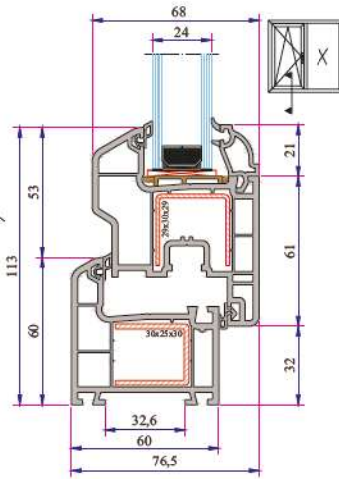

W 632 SERIES

ADO

**PVC PROFILE
TECHNICAL SPECIFICATION**

TECHNICAL

W 630 - W 632 SERIES

Profile Width: 60 mm

Number of chambers: 3

Profile Class: W 632 B Class (TS EN 12608-1), W 630 C Class (TS EN 12608-1)

Short Coupling Profile
099.5003

Sill Profile
058.5504

Universal Large Coupling Profile
058.5000

Large Coupling Profile
060.5000

60x100 Spiked Box Profile
060.5203 0

60x100 Frame Lifting Profile
900.5303

135° Corner Profile
060.5102

W 630 - W 632 SERIES PVC PROFILE SYSTEM

W 632 Re-Inforcement Profiles

W 632 Installation

Frame - Sash Installation

Frame - Offset Type Sash Installation

Frame with Sill - Sash Installation

Frame with Sill (60mm) - Sash Installation

Mullion - Sash Installation

Frame - Outward Opening Sash Installation

Frame - Door Sash Installation

Sash - Lap Joint - Sash Installation

Frame - Outward Opening Door Sash Installation

With Aluminium Threshold Frame Door Sash Installation