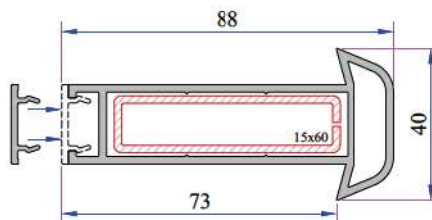

Offset Profile
900.6307

Frame Sill Profile (35mm)
099.5523

Frame Sill Profile (50mm)
099.5524

Universal Short Coupling Profile
099.5004

Universal Large Coupling Profile Cover
058.5707

Narrow Couple Profile
060.5001

Short Coupling Profile
099.5003

Sill Profile
058.5504

Universal Large Coupling Profile
058.5000

Large Coupling Profile
060.5000

60x100 Spiked Box Profile
060.5203 0

60x100 Frame Lifting Profile
900.5303

135° Corner Profile
060.5102