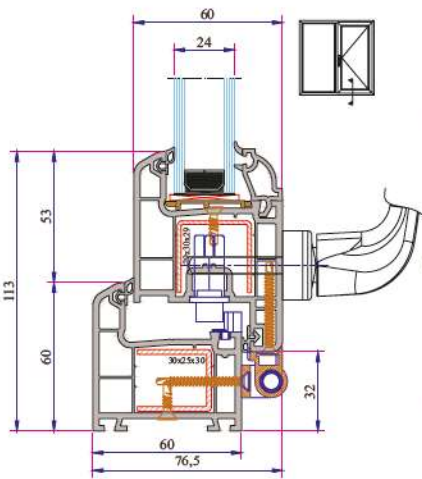

Short Coupling Profile
099.5003

Sill Profile
058.5504

Universal Large Coupling Profile
058.5000

Large Coupling Profile
060.5000

60x100 Spiked Box Profile
060.5203 0

60x100 Frame Lifting Profile
900.5303

135° Corner Profile
060.5102

W 630 - W 632 SERIES PVC PROFILE SYSTEM

W 632 Re-Inforcement Profiles

W 632 Installation

Frame - Sash Installation

Frame - Offset Type Sash Installation

Frame with Sill - Sash Installation

Frame with Sill (60mm) - Sash Installation

Mullion - Sash Installation

Frame - Outward Opening Sash Installation

Frame - Door Sash Installation

Sash - Lap Joint - Sash Installation

Frame - Outward Opening Door Sash Installation

With Aluminium Threshold Frame Door Sash Installation