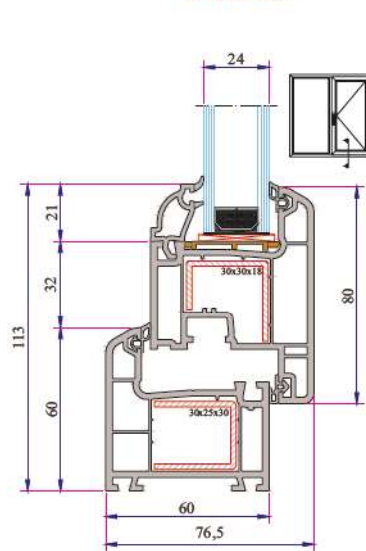

Short Coupling Profile
099.5003

Sill Profile
058.5504

Universal Large Coupling Profile
058.5000

Large Coupling Profile
060.5000

60x100 Spiked Box Profile
060.5203 0

60x100 Frame Lifting Profile
900.5303

135° Corner Profile
060.5102

W 630 - W 632 SERIES PVC PROFILE SYSTEM

W 632 Re-Inforcement Profiles

W 632 Installation

Frame - Sash Installation

Frame - Offset Type Sash Installation

Frame with Sill - Sash Installation

Frame with Sill (60mm) - Sash Installation

Mullion - Sash Installation

Frame - Outward Opening Sash Installation

Frame - Door Sash Installation

Sash - Lap Joint - Sash Installation

Frame - Outward Opening Door Sash Installation

With Aluminium Threshold Frame Door Sash Installation