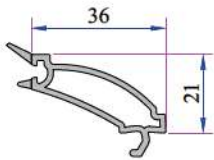

Seal Type: External / Internal double seal system

Seal Type and Color: TPE - Grey /Black

Glass Thickness (mm): 4, 20, 24, 30, 32 mm

The thermal insulation Uf: 1,58 W/m²K

INSTRUCTION

- The main profile has 60 mm width.
- Because of the elastic grey and black seal which does not leave any stain on profiles will be provided maximum air, water, dust and sound isolation.
- Due to the 3 chambers profiles, it has maximum performance for thermal, sound and water isolation.
- It is a series of profiles with very special design that provides maximum wind resistance on high rise buildings.
- Excluding normal sash profile there is also chance to have a choice for offset type sash profile.
- In addition to white profile a different laminated color range is available.
- 4-5 mm single glazing application of 20, 24, 30, 32 mm glazing beads give us alternatives of using double, triple glazing and panels.
- It provides the visual integrity in the inner surface and the frame-wall connections due to integrated frame with sill profile.

W 630 - W 632 SERIES PVC PROFILE SYSTEM

Outward Opening Eco Door Sash Profile
632.2108

Outward Opening Door Sash Profile
632.2101

Lap Joint Profile
632.3104

Lap Joint Profile
632.3100

Single Glazing Bead 4-6 mm
101.4002

Double Glazing Bead 20 mm
101.4100

Double Glazing Bead 20 mm
101.4102

Double Glazing Bead 24 mm
750.4500

Double Glazing Bead 24 mm
101.4202

Double Glazing Bead 30 mm
332.4100

Double Glazing Bead 32 mm
101.4500