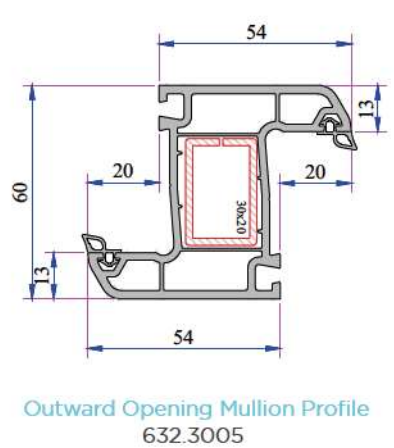

W 630 - W 632 SERIES PVC PROFILE SYSTEM