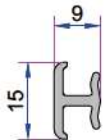

Double Glazing Bead 20 mm
101.4100

Double Glazing Bead 20 mm
101.4102

Double Glazing Bead 24 mm
750.4500

Double Glazing Bead 24 mm
101.4202

Double Glazing Bead 30 mm
332.4100

Double Glazing Bead 32 mm
101.4500

Offset Profile
900.6307

Frame Sill Profile (35mm)
099.5523

Frame Sill Profile (50mm)
099.5524

Universal Short Coupling Profile
099.5004

Universal Large Coupling Profile Cover
058.5707

Narrow Couple Profile
060.5001

Short Coupling Profile
099.5003

Sill Profile
058.5504

Universal Large Coupling Profile
058.5000

Large Coupling Profile
060.5000

60x100 Spiked Box Profile
060.5203 0

60x100 Frame Lifting Profile
900.5303

135° Corner Profile
060.5102