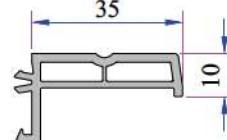

Double Glazing Bead 20 mm
101.4100

Double Glazing Bead 20 mm
101.4102

Double Glazing Bead 24 mm
750.4500

Double Glazing Bead 24 mm
101.4202

Double Glazing Bead 30 mm
332.4100

Double Glazing Bead 32 mm
101.4500

Offset Profile
900.6307

Frame Sill Profile (35mm)
099.5523

Frame Sill Profile (50mm)
099.5524

Universal Short Coupling Profile
099.5004

Universal Large Coupling Profile Cover
058.5707

Narrow Couple Profile
060.5001

Short Coupling Profile
099.5003

Sill Profile
058.5504

Universal Large Coupling Profile
058.5000

Large Coupling Profile
060.5000

60x100 Spiked Box Profile
060.5203 0

60x100 Frame Lifting Profile
900.5303

135° Corner Profile
060.5102