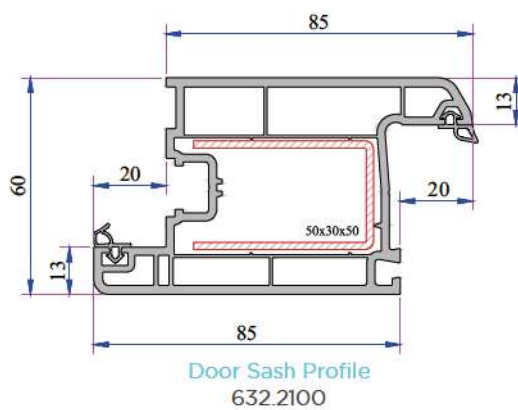

W 632 SERIES

ADO

**PVC PROFILE
TECHNICAL SPECIFICATION**

TECHNICAL

W 630 - W 632 SERIES

Profile Width: 60 mm

Number of chambers: 3

Profile Class: W 632 B Class (TS EN 12608-1), W 630 C Class (TS EN 12608-1)

Seal Type: External / Internal double seal system

Seal Type and Color: TPE - Grey /Black

Glass Thickness (mm): 4, 20, 24, 30, 32 mm

The thermal insulation Uf: 1,58 W/m²K

INSTRUCTION

- The main profile has 60 mm width.
- Because of the elastic grey and black seal which does not leave any stain on profiles will be provided maximum air, water, dust and sound isolation.
- Due to the 3 chambers profiles, it has maximum performance for thermal, sound and water isolation.
- It is a series of profiles with very special design that provides maximum wind resistance on high rise buildings.
- Excluding normal sash profile there is also chance to have a choice for offset type sash profile.
- In addition to white profile a different laminated color range is available.
- 4-5 mm single glazing application of 20, 24, 30, 32 mm glazing beads give us alternatives of using double, triple glazing and panels.
- It provides the visual integrity in the inner surface and the frame-wall connections due to integrated frame with sill profile.

W 630 - W 632 SERIES PVC PROFILE SYSTEM

Outward Opening Eco Door Sash Profile
632.2108

Outward Opening Door Sash Profile
632.2101

Lap Joint Profile
632.3104

Lap Joint Profile
632.3100

Single Glazing Bead 4-6 mm
101.4002