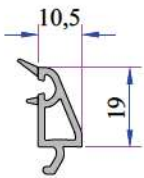

Double Glazing Bead 20 mm
101.4100

Double Glazing Bead 20 mm
101.4102

Double Glazing Bead 24 mm
750.4500

Double Glazing Bead 24 mm
101.4202

Double Glazing Bead 30 mm
332.4100

Double Glazing Bead 32 mm
101.4500

Offset Profile
900.6307

Frame Sill Profile (35mm)
099.5523

Frame Sill Profile (50mm)
099.5524

Universal Short Coupling Profile
099.5004

Universal Large Coupling Profile Cover
058.5707

Narrow Couple Profile
060.5001

Short Coupling Profile
099.5003

Sill Profile
058.5504

Universal Large Coupling Profile
058.5000

Large Coupling Profile
060.5000

60x100 Spiked Box Profile
060.5203 0

60x100 Frame Lifting Profile
900.5303

135° Corner Profile
060.5102