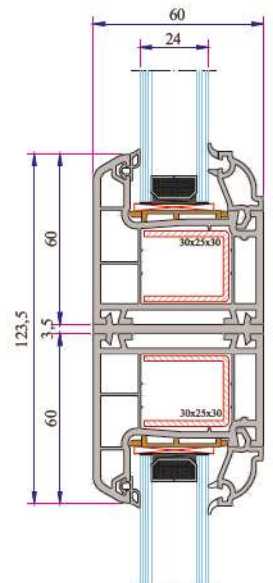

W 630 - W 632 SERIES PVC PROFILE SYSTEM

W 632 Re-Inforcement Profiles

W 632 Installation

Frame - Sash Installation

Frame - Offset Type Sash Installation

Frame with Sill - Sash Installation

Frame with Sill (60mm) - Sash Installation

Mullion - Sash Installation

Frame - Outward Opening Sash Installation

Frame - Door Sash Installation

Sash - Lap Joint - Sash Installation

Frame - Outward Opening Door Sash Installation

With Aluminium Threshold Frame Door Sash Installation

Narrow Coupling Profile Installation

W 630 - W 632 SERIES PVC PROFILE SYSTEM

www.ado.com.tr

FACTORY

Antalya Organize Sanayi Bölgesi 2.Kısım Mah. 21.Cadde No:3

07040 Döşemealtı / ANTALYA / TURKEY

Tel : +90 242 236 20 00 · Faks : +90 242 236 20 90 · Email : info@ado.com.tr