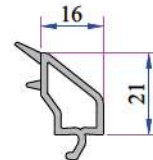

Double Glazing Bead 24 mm
750.4500