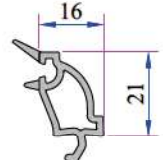

Double Glazing Bead 24 mm
101.4202