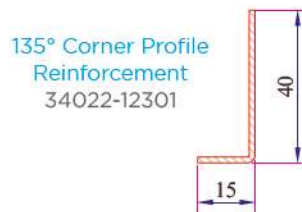

W 632 Re-Inforcement Profiles