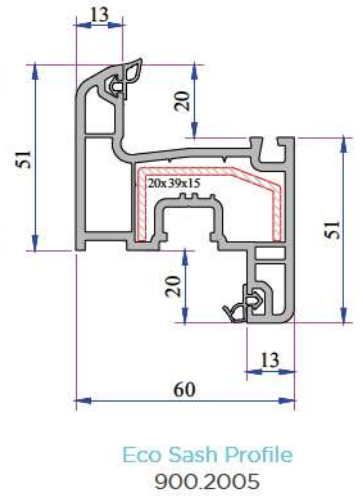

W 632 SERIES

ADO

**PVC PROFILE
TECHNICAL SPECIFICATION**

TECHNICAL

W 630 - W 632 SERIES

Profile Width: 60 mm

Number of chambers: 3

Profile Class: W 632 B Class (TS EN 12608-1), W 630 C Class (TS EN 12608-1)

Seal Type: External / Internal double seal system

Seal Type and Color: TPE - Grey /Black

Glass Thickness (mm): 4, 20, 24, 30, 32 mm

The thermal insulation Uf: 1,58 W/m²K

INSTRUCTION

- The main profile has 60 mm width.
- Because of the elastic grey and black seal which does not leave any stain on profiles will be provided maximum air, water, dust and sound isolation.
- Due to the 3 chambers profiles, it has maximum performance for thermal, sound and water isolation.
- It is a series of profiles with very special design that provides maximum wind resistance on high rise buildings.
- Excluding normal sash profile there is also chance to have a choice for offset type sash profile.
- In addition to white profile a different laminated color range is available.
- 4-5 mm single glazing application of 20, 24, 30, 32 mm glazing beads give us alternatives of using double, triple glazing and panels.
- It provides the visual integrity in the inner surface and the frame-wall connections due to integrated frame with sill profile.

W 630 - W 632 SERIES PVC PROFILE SYSTEM

Outward Opening Eco Door Sash Profile
632.2108

Outward Opening Door Sash Profile
632.2101

Lap Joint Profile
632.3104

Lap Joint Profile
632.3100

Single Glazing Bead 4-6 mm
101.4002