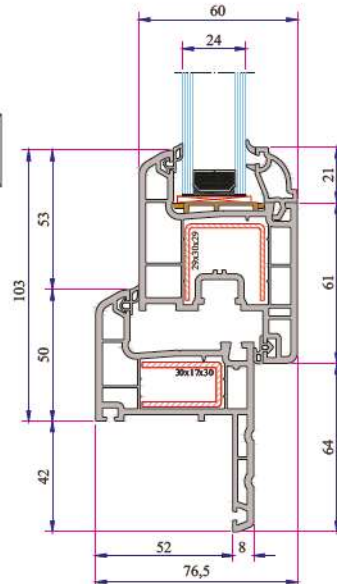

W 632 SERIES

ADO

**PVC PROFILE
TECHNICAL SPECIFICATION**

TECHNICAL

W 630 - W 632 SERIES

Profile Width: 60 mm

Number of chambers: 3

Profile Class: W 632 B Class (TS EN 12608-1), W 630 C Class (TS EN 12608-1)

Short Coupling Profile
099.5003

Sill Profile
058.5504

Universal Large Coupling Profile
058.5000

Large Coupling Profile
060.5000

60x100 Spiked Box Profile
060.5203 0

60x100 Frame Lifting Profile
900.5303

135° Corner Profile
060.5102

W 630 - W 632 SERIES PVC PROFILE SYSTEM

W 632 Re-Inforcement Profiles

W 632 Installation

Frame - Sash Installation

Frame - Offset Type Sash Installation

Frame with Sill - Sash Installation

Frame with Sill (60mm) - Sash Installation

Mullion - Sash Installation

Frame - Outward Opening Sash Installation

Frame - Door Sash Installation

Sash - Lap Joint - Sash Installation

Frame - Outward Opening Door Sash Installation

With Aluminium Threshold Frame Door Sash Installation