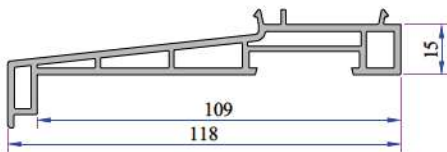

Offset Profile
900.6307

Frame Sill Profile (35mm)
099.5523

Frame Sill Profile (50mm)
099.5524

Universal Short Coupling Profile
099.5004

Universal Large Coupling Profile Cover
058.5707

Narrow Couple Profile
060.5001

Short Coupling Profile
099.5003

Sill Profile
058.5504

Universal Large Coupling Profile
058.5000

Large Coupling Profile
060.5000

60x100 Spiked Box Profile
060.5203 0

60x100 Frame Lifting Profile
900.5303

135° Corner Profile
060.5102