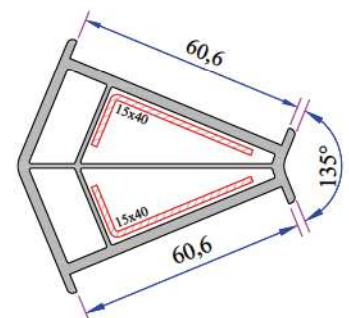

W 632 SERIES

ADO

**PVC PROFILE
TECHNICAL SPECIFICATION**

TECHNICAL

W 630 - W 632 SERIES

Profile Width: 60 mm

Number of chambers: 3

Profile Class: W 632 B Class (TS EN 12608-1), W 630 C Class (TS EN 12608-1)

Seal Type: External / Internal double seal system

Seal Type and Color: TPE - Grey /Black

Glass Thickness (mm): 4, 20, 24, 30, 32 mm

The thermal insulation Uf: 1,58 W/m²K

INSTRUCTION

- The main profile has 60 mm width.
- Because of the elastic grey and black seal which does not leave any stain on profiles will be provided maximum air, water, dust and sound isolation.
- Due to the 3 chambers profiles, it has maximum performance for thermal, sound and water isolation.
- It is a series of profiles with very special design that provides maximum wind resistance on high rise buildings.
- Excluding normal sash profile there is also chance to have a choice for offset type sash profile.
- In addition to white profile a different laminated color range is available.
- 4-5 mm single glazing application of 20, 24, 30, 32 mm glazing beads give us alternatives of using double, triple glazing and panels.
- It provides the visual integrity in the inner surface and the frame-wall connections due to integrated frame with sill profile.

Short Coupling Profile
099.5003

Sill Profile
058.5504

Universal Large Coupling Profile
058.5000

Large Coupling Profile
060.5000

60x100 Spiked Box Profile
060.5203 0

60x100 Frame Lifting Profile
900.5303

135° Corner Profile
060.5102