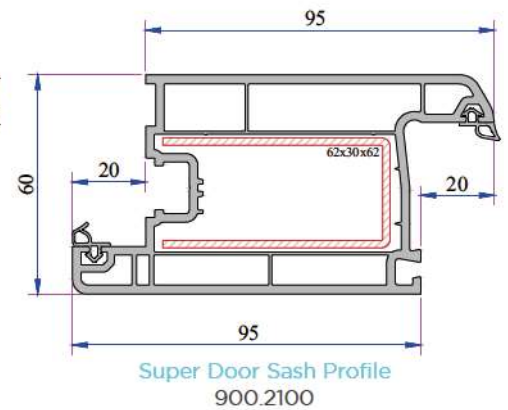

W 632 SERIES

ADO

**PVC PROFILE
TECHNICAL SPECIFICATION**

TECHNICAL

W 630 - W 632 SERIES

Profile Width: 60 mm

Number of chambers: 3

Profile Class: W 632 B Class (TS EN 12608-1), W 630 C Class (TS EN 12608-1)

Seal Type: External / Internal double seal system

Seal Type and Color: TPE - Grey /Black

Glass Thickness (mm): 4, 20, 24, 30, 32 mm

The thermal insulation Uf: 1,58 W/m²K

INSTRUCTION

- The main profile has 60 mm width.
- Because of the elastic grey and black seal which does not leave any stain on profiles will be provided maximum air, water, dust and sound isolation.
- Due to the 3 chambers profiles, it has maximum performance for thermal, sound and water isolation.
- It is a series of profiles with very special design that provides maximum wind resistance on high rise buildings.
- Excluding normal sash profile there is also chance to have a choice for offset type sash profile.
- In addition to white profile a different laminated color range is available.
- 4-5 mm single glazing application of 20, 24, 30, 32 mm glazing beads give us alternatives of using double, triple glazing and panels.
- It provides the visual integrity in the inner surface and the frame-wall connections due to integrated frame with sill profile.

W 630 - W 632 SERIES PVC PROFILE SYSTEM

Outward Opening Eco Door Sash Profile
632.2108

Outward Opening Door Sash Profile
632.2101

Lap Joint Profile
632.3104

Lap Joint Profile
632.3100

Single Glazing Bead 4-6 mm
101.4002