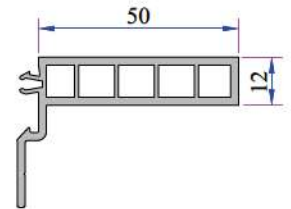

Double Glazing Bead 20 mm
101.4100

Double Glazing Bead 20 mm
101.4102

Double Glazing Bead 24 mm
750.4500

Double Glazing Bead 24 mm
101.4202

Double Glazing Bead 30 mm
332.4100

Double Glazing Bead 32 mm
101.4500

Offset Profile
900.6307

Frame Sill Profile (35mm)
099.5523

Frame Sill Profile (50mm)
099.5524

Universal Short Coupling Profile
099.5004

Universal Large Coupling Profile Cover
058.5707

Narrow Couple Profile
060.5001