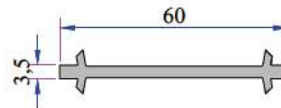

Offset Profile
900.6307

Frame Sill Profile (35mm)
099.5523

Frame Sill Profile (50mm)
099.5524

Universal Short Coupling Profile
099.5004

Universal Large Coupling Profile Cover
058.5707

Narrow Couple Profile
060.5001

Short Coupling Profile
099.5003

Sill Profile
058.5504

Universal Large Coupling Profile
058.5000

Large Coupling Profile
060.5000

60x100 Spiked Box Profile
060.5203 0

60x100 Frame Lifting Profile
900.5303

135° Corner Profile
060.5102