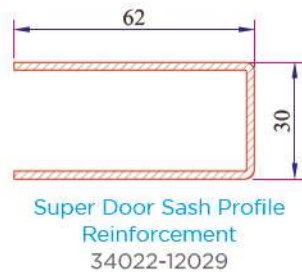

Offset Profile
900.6307

Frame Sill Profile (35mm)
099.5523

Frame Sill Profile (50mm)
099.5524

Universal Short Coupling Profile
099.5004

Universal Large Coupling Profile Cover
058.5707

Narrow Couple Profile
060.5001

Short Coupling Profile
099.5003

Sill Profile
058.5504

Universal Large Coupling Profile
058.5000

Large Coupling Profile
060.5000

60x100 Spiked Box Profile
060.5203 0

60x100 Frame Lifting Profile
900.5303

135° Corner Profile
060.5102

W 630 - W 632 SERIES PVC PROFILE SYSTEM

W 632 Re-Inforcement Profiles

W 632 Installation

Frame - Sash Installation

Frame - Offset Type Sash Installation

Frame with Sill - Sash Installation

Frame with Sill (60mm) - Sash Installation