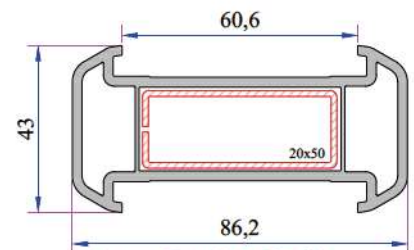

Offset Profile
900.6307

Frame Sill Profile (35mm)
099.5523

Frame Sill Profile (50mm)
099.5524

Universal Short Coupling Profile
099.5004

Universal Large Coupling Profile Cover
058.5707

Narrow Couple Profile
060.5001

Short Coupling Profile
099.5003

Sill Profile
058.5504

Universal Large Coupling Profile
058.5000

Large Coupling Profile
060.5000

60x100 Spiked Box Profile
060.5203 0

60x100 Frame Lifting Profile
900.5303

135° Corner Profile
060.5102