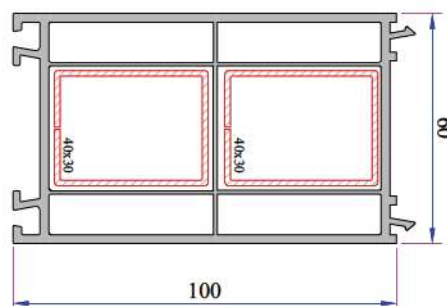

Short Coupling Profile
099.5003

Sill Profile
058.5504

Universal Large Coupling Profile
058.5000

Large Coupling Profile
060.5000

60x100 Spiked Box Profile
060.5203 0

60x100 Frame Lifting Profile
900.5303

135° Corner Profile
060.5102