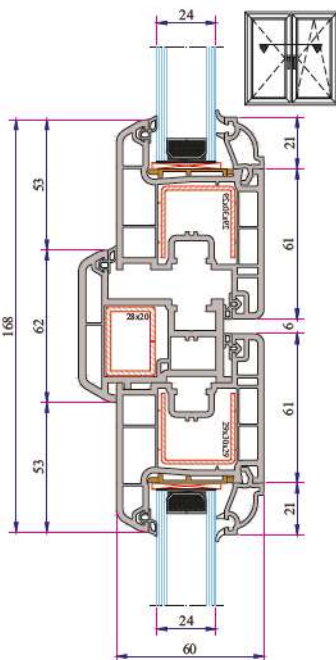

W 632 SERIES

ADO

**PVC PROFILE
TECHNICAL SPECIFICATION**

TECHNICAL

W 630 - W 632 SERIES

Profile Width: 60 mm

Number of chambers: 3

Profile Class: W 632 B Class (TS EN 12608-1), W 630 C Class (TS EN 12608-1)

Short Coupling Profile
099.5003

Sill Profile
058.5504

Universal Large Coupling Profile
058.5000

Large Coupling Profile
060.5000

60x100 Spiked Box Profile
060.5203 0

60x100 Frame Lifting Profile
900.5303

135° Corner Profile
060.5102

W 630 - W 632 SERIES PVC PROFILE SYSTEM

W 632 Re-Inforcement Profiles

W 632 Installation

Frame - Sash Installation

Frame - Offset Type Sash Installation

Frame with Sill - Sash Installation

Frame with Sill (60mm) - Sash Installation

Mullion - Sash Installation

Frame - Outward Opening Sash Installation

Frame - Door Sash Installation

Sash - Lap Joint - Sash Installation

Frame - Outward Opening Door Sash Installation

With Aluminium Threshold Frame Door Sash Installation