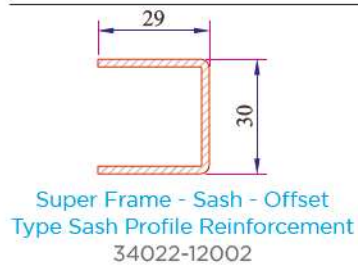

W 632 Re-Inforcement Profiles