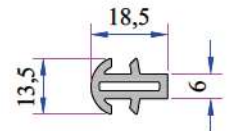

Offset Profile
900.6307

Frame Sill Profile (35mm)
099.5523

Frame Sill Profile (50mm)
099.5524

Universal Short Coupling Profile
099.5004

Universal Large Coupling Profile Cover
058.5707

Narrow Couple Profile
060.5001

Short Coupling Profile
099.5003

Sill Profile
058.5504

Universal Large Coupling Profile
058.5000

Large Coupling Profile
060.5000

60x100 Spiked Box Profile
060.5203 0

60x100 Frame Lifting Profile
900.5303

135° Corner Profile
060.5102