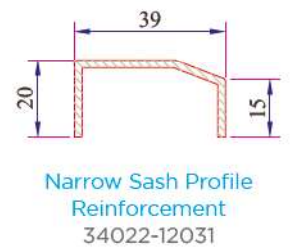

Offset Profile
900.6307

Frame Sill Profile (35mm)
099.5523

Frame Sill Profile (50mm)
099.5524

Universal Short Coupling Profile
099.5004

Universal Large Coupling Profile Cover
058.5707

Narrow Couple Profile
060.5001

Short Coupling Profile
099.5003

Sill Profile
058.5504

Universal Large Coupling Profile
058.5000

Large Coupling Profile
060.5000

60x100 Spiked Box Profile
060.5203 0

60x100 Frame Lifting Profile
900.5303

135° Corner Profile
060.5102

W 630 - W 632 SERIES PVC PROFILE SYSTEM

W 632 Re-Inforcement Profiles

W 632 Installation

Frame - Sash Installation

Frame - Offset Type Sash Installation

Frame with Sill - Sash Installation

Frame with Sill (60mm) - Sash Installation