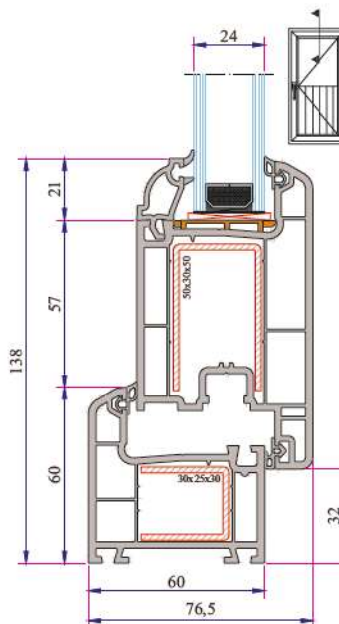

W 632 SERIES

ADO

**PVC PROFILE
TECHNICAL SPECIFICATION**

TECHNICAL

W 630 - W 632 SERIES

Profile Width: 60 mm

Number of chambers: 3

Profile Class: W 632 B Class (TS EN 12608-1), W 630 C Class (TS EN 12608-1)

W 630 - W 632 SERIES PVC PROFILE SYSTEM

W 632 Re-Inforcement Profiles

W 632 Installation

Frame - Sash Installation

Frame - Offset Type Sash Installation

Frame with Sill - Sash Installation

Frame with Sill (60mm) - Sash Installation

Mullion - Sash Installation

Frame - Outward Opening Sash Installation

Frame - Door Sash Installation

Sash - Lap Joint - Sash Installation

Frame - Outward Opening Door Sash Installation

With Aluminium Threshold Frame Door Sash Installation

Narrow Coupling Profile Installation

W 630 - W 632 SERIES PVC PROFILE SYSTEM

www.ado.com.tr

FACTORY

Antalya Organize Sanayi Bölgesi 2.Kısım Mah. 21.Cadde No:3

07040 Döşemealtı / ANTALYA / TURKEY

Tel : +90 242 236 20 00 · Faks : +90 242 236 20 90 · Email : info@ado.com.tr