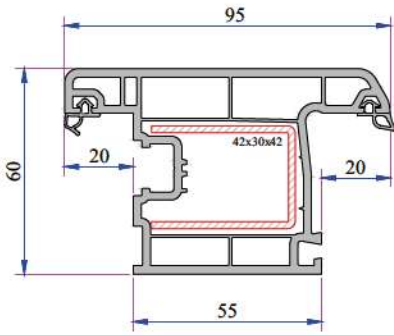

Outward Opening Eco Door Sash Profile
632.2108