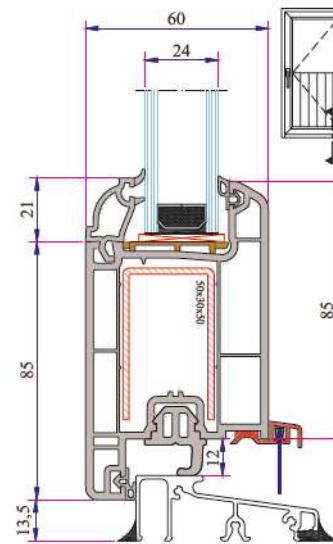

W 630 - W 632 SERIES PVC PROFILE SYSTEM

W 632 Re-Inforcement Profiles

W 632 Installation

Frame - Sash Installation

Frame - Offset Type Sash Installation

Frame with Sill - Sash Installation

Frame with Sill (60mm) - Sash Installation

Mullion - Sash Installation

Frame - Outward Opening Sash Installation

Frame - Door Sash Installation

Sash - Lap Joint - Sash Installation

Frame - Outward Opening Door Sash Installation

With Aluminium Threshold Frame Door Sash Installation

Narrow Coupling Profile Installation

W 630 - W 632 SERIES PVC PROFILE SYSTEM

www.ado.com.tr

FACTORY

Antalya Organize Sanayi Bölgesi 2.Kısım Mah. 21.Cadde No:3

07040 Döşemealtı / ANTALYA / TURKEY

Tel : +90 242 236 20 00 · Faks : +90 242 236 20 90 · Email : info@ado.com.tr