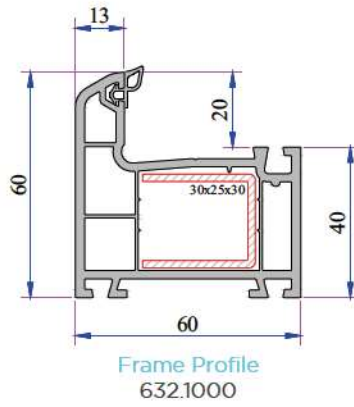

W 630 - W 632 SERIES PVC PROFILE SYSTEM