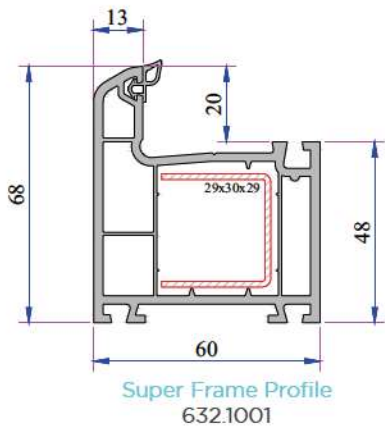

W 630 - W 632 SERIES PVC PROFILE SYSTEM