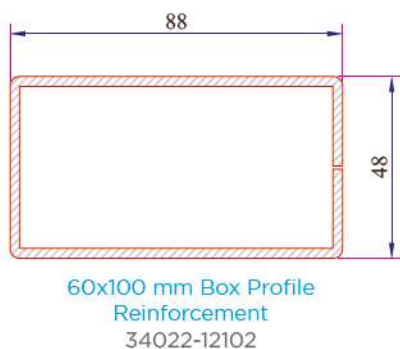

W 632 Re-Inforcement Profiles