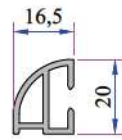

Double Glazing Bead 20 mm
101.4100

Double Glazing Bead 20 mm
101.4102

Double Glazing Bead 24 mm
750.4500

Double Glazing Bead 24 mm
101.4202

Double Glazing Bead 30 mm
332.4100

Double Glazing Bead 32 mm
101.4500

Offset Profile
900.6307

Frame Sill Profile (35mm)
099.5523

Frame Sill Profile (50mm)
099.5524

Universal Short Coupling Profile
099.5004

Universal Large Coupling Profile Cover
058.5707

Narrow Couple Profile
060.5001

Short Coupling Profile
099.5003

Sill Profile
058.5504

Universal Large Coupling Profile
058.5000

Large Coupling Profile
060.5000

60x100 Spiked Box Profile
060.5203 0

60x100 Frame Lifting Profile
900.5303

135° Corner Profile
060.5102