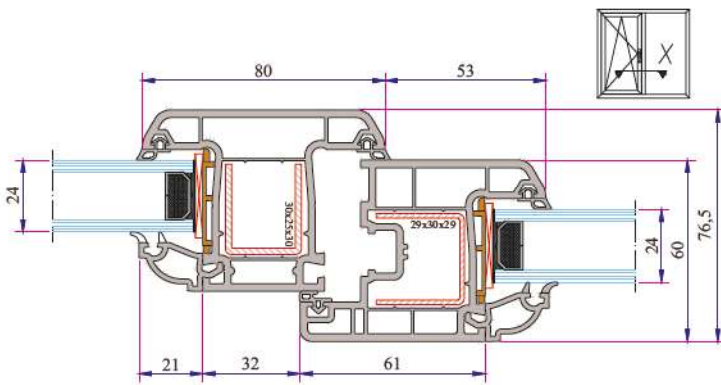

Short Coupling Profile
099.5003

Sill Profile
058.5504

Universal Large Coupling Profile
058.5000

Large Coupling Profile
060.5000

60x100 Spiked Box Profile
060.5203 0

60x100 Frame Lifting Profile
900.5303

135° Corner Profile
060.5102

W 630 - W 632 SERIES PVC PROFILE SYSTEM

W 632 Re-Inforcement Profiles

W 632 Installation

Frame - Sash Installation

Frame - Offset Type Sash Installation

Frame with Sill - Sash Installation

Frame with Sill (60mm) - Sash Installation

Mullion - Sash Installation

Frame - Outward Opening Sash Installation

Frame - Door Sash Installation

Sash - Lap Joint - Sash Installation

Frame - Outward Opening Door Sash Installation

With Aluminium Threshold Frame Door Sash Installation