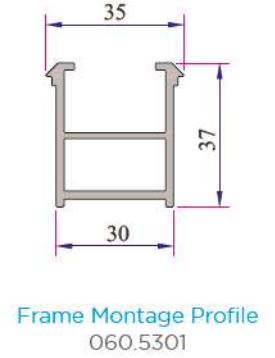

W 630 - W 632 SERIES PVC PROFILE SYSTEM