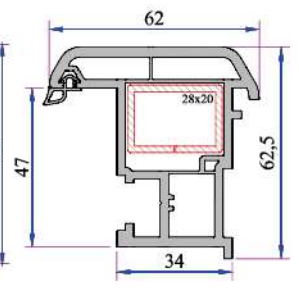

W 632 SERIES

ADO

**PVC PROFILE
TECHNICAL SPECIFICATION**

TECHNICAL

W 630 - W 632 SERIES

Profile Width: 60 mm

Number of chambers: 3

Profile Class: W 632 B Class (TS EN 12608-1), W 630 C Class (TS EN 12608-1)

Seal Type: External / Internal double seal system

Seal Type and Color: TPE - Grey /Black

Glass Thickness (mm): 4, 20, 24, 30, 32 mm

The thermal insulation Uf: 1,58 W/m²K

INSTRUCTION

- The main profile has 60 mm width.
- Because of the elastic grey and black seal which does not leave any stain on profiles will be provided maximum air, water, dust and sound isolation.
- Due to the 3 chambers profiles, it has maximum performance for thermal, sound and water isolation.
- It is a series of profiles with very special design that provides maximum wind resistance on high rise buildings.
- Excluding normal sash profile there is also chance to have a choice for offset type sash profile.
- In addition to white profile a different laminated color range is available.
- 4-5 mm single glazing application of 20, 24, 30, 32 mm glazing beads give us alternatives of using double, triple glazing and panels.
- It provides the visual integrity in the inner surface and the frame-wall connections due to integrated frame with sill profile.

W 630 - W 632 SERIES PVC PROFILE SYSTEM

Outward Opening Eco Door Sash Profile
632.2108

Outward Opening Door Sash Profile
632.2101

Lap Joint Profile
632.3104

Lap Joint Profile
632.3100

Single Glazing Bead 4-6 mm
101.4002