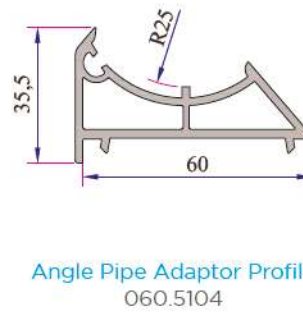

Offset Profile
900.6307

Frame Sill Profile (35mm)
099.5523

Frame Sill Profile (50mm)
099.5524

Universal Short Coupling Profile
099.5004

Universal Large Coupling Profile Cover
058.5707

Narrow Couple Profile
060.5001

Short Coupling Profile
099.5003

Sill Profile
058.5504

Universal Large Coupling Profile
058.5000

Large Coupling Profile
060.5000

60x100 Spiked Box Profile
060.5203 0

60x100 Frame Lifting Profile
900.5303

135° Corner Profile
060.5102

W 630 - W 632 SERIES PVC PROFILE SYSTEM

W 632 Re-Inforcement Profiles

W 632 Installation

Frame - Sash Installation

Frame - Offset Type Sash Installation

Frame with Sill - Sash Installation

Frame with Sill (60mm) - Sash Installation