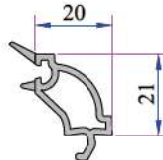

Double Glazing Bead 20 mm
101.4102