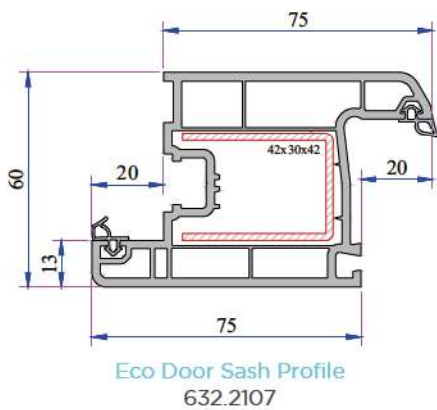

W 632 SERIES

ADO

**PVC PROFILE
TECHNICAL SPECIFICATION**

TECHNICAL

W 630 - W 632 SERIES

Profile Width: 60 mm

Number of chambers: 3

Profile Class: W 632 B Class (TS EN 12608-1), W 630 C Class (TS EN 12608-1)

Seal Type: External / Internal double seal system

Seal Type and Color: TPE - Grey /Black

Glass Thickness (mm): 4, 20, 24, 30, 32 mm

The thermal insulation Uf: 1,58 W/m²K

INSTRUCTION

- The main profile has 60 mm width.
- Because of the elastic grey and black seal which does not leave any stain on profiles will be provided maximum air, water, dust and sound isolation.
- Due to the 3 chambers profiles, it has maximum performance for thermal, sound and water isolation.
- It is a series of profiles with very special design that provides maximum wind resistance on high rise buildings.
- Excluding normal sash profile there is also chance to have a choice for offset type sash profile.
- In addition to white profile a different laminated color range is available.
- 4-5 mm single glazing application of 20, 24, 30, 32 mm glazing beads give us alternatives of using double, triple glazing and panels.
- It provides the visual integrity in the inner surface and the frame-wall connections due to integrated frame with sill profile.

W 630 - W 632 SERIES PVC PROFILE SYSTEM

Outward Opening Eco Door Sash Profile
632.2108

Outward Opening Door Sash Profile
632.2101

Lap Joint Profile
632.3104

Lap Joint Profile
632.3100

Single Glazing Bead 4-6 mm
101.4002