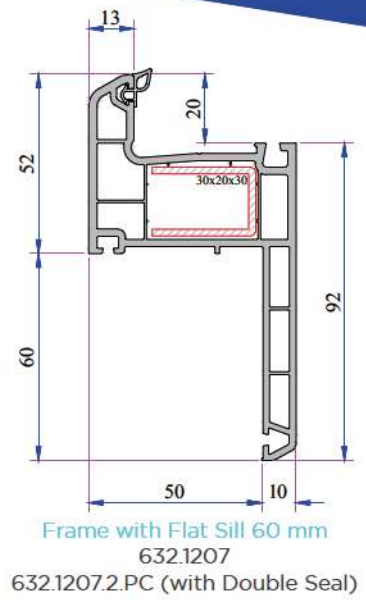

W 630 - W 632 SERIES PVC PROFILE SYSTEM