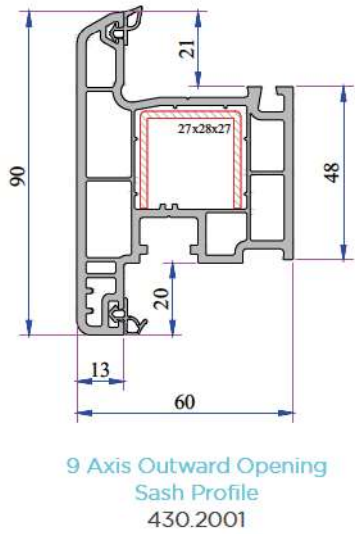

W 630 - W 632 SERIES PVC PROFILE SYSTEM