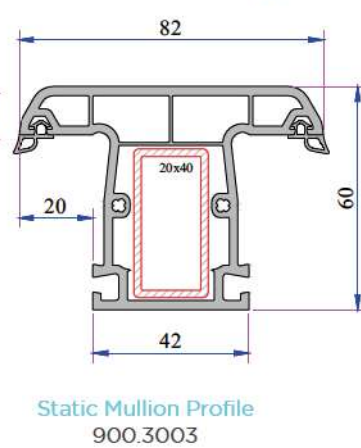

W 632 SERIES

ADO

**PVC PROFILE
TECHNICAL SPECIFICATION**

TECHNICAL

W 630 - W 632 SERIES

Profile Width: 60 mm

Number of chambers: 3

Profile Class: W 632 B Class (TS EN 12608-1), W 630 C Class (TS EN 12608-1)

Seal Type: External / Internal double seal system

Seal Type and Color: TPE - Grey /Black

Glass Thickness (mm): 4, 20, 24, 30, 32 mm

The thermal insulation Uf: 1,58 W/m²K

INSTRUCTION

- The main profile has 60 mm width.
- Because of the elastic grey and black seal which does not leave any stain on profiles will be provided maximum air, water, dust and sound isolation.
- Due to the 3 chambers profiles, it has maximum performance for thermal, sound and water isolation.
- It is a series of profiles with very special design that provides maximum wind resistance on high rise buildings.
- Excluding normal sash profile there is also chance to have a choice for offset type sash profile.
- In addition to white profile a different laminated color range is available.
- 4-5 mm single glazing application of 20, 24, 30, 32 mm glazing beads give us alternatives of using double, triple glazing and panels.
- It provides the visual integrity in the inner surface and the frame-wall connections due to integrated frame with sill profile.

W 630 - W 632 SERIES PVC PROFILE SYSTEM

Outward Opening Eco Door Sash Profile
632.2108

Outward Opening Door Sash Profile
632.2101

Lap Joint Profile
632.3104

Lap Joint Profile
632.3100

Single Glazing Bead 4-6 mm
101.4002