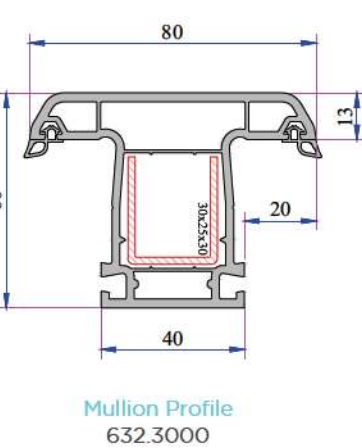

W 632 SERIES

ADO

**PVC PROFILE
TECHNICAL SPECIFICATION**

TECHNICAL

W 630 - W 632 SERIES

Profile Width: 60 mm

Number of chambers: 3

Profile Class: W 632 B Class (TS EN 12608-1), W 630 C Class (TS EN 12608-1)

Seal Type: External / Internal double seal system

Seal Type and Color: TPE - Grey /Black

Glass Thickness (mm): 4, 20, 24, 30, 32 mm

The thermal insulation Uf: 1,58 W/m²K

INSTRUCTION

- The main profile has 60 mm width.
- Because of the elastic grey and black seal which does not leave any stain on profiles will be provided maximum air, water, dust and sound isolation.
- Due to the 3 chambers profiles, it has maximum performance for thermal, sound and water isolation.
- It is a series of profiles with very special design that provides maximum wind resistance on high rise buildings.
- Excluding normal sash profile there is also chance to have a choice for offset type sash profile.
- In addition to white profile a different laminated color range is available.
- 4-5 mm single glazing application of 20, 24, 30, 32 mm glazing beads give us alternatives of using double, triple glazing and panels.
- It provides the visual integrity in the inner surface and the frame-wall connections due to integrated frame with sill profile.

W 630 - W 632 SERIES PVC PROFILE SYSTEM

Outward Opening Eco Door Sash Profile
632.2108

Outward Opening Door Sash Profile
632.2101

Lap Joint Profile
632.3104

Lap Joint Profile
632.3100

Single Glazing Bead 4-6 mm
101.4002