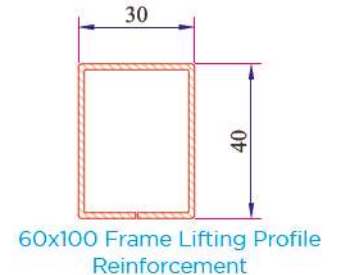

W 632 Re-Inforcement Profiles