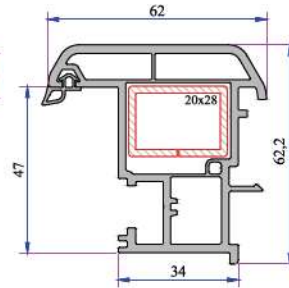

W 632 SERIES

ADO

**PVC PROFILE
TECHNICAL SPECIFICATION**

TECHNICAL

W 630 - W 632 SERIES

Profile Width: 60 mm

Number of chambers: 3

Profile Class: W 632 B Class (TS EN 12608-1), W 630 C Class (TS EN 12608-1)

Seal Type: External / Internal double seal system

Seal Type and Color: TPE - Grey /Black

Glass Thickness (mm): 4, 20, 24, 30, 32 mm

The thermal insulation Uf: 1,58 W/m²K

INSTRUCTION

- The main profile has 60 mm width.
- Because of the elastic grey and black seal which does not leave any stain on profiles will be provided maximum air, water, dust and sound isolation.
- Due to the 3 chambers profiles, it has maximum performance for thermal, sound and water isolation.
- It is a series of profiles with very special design that provides maximum wind resistance on high rise buildings.
- Excluding normal sash profile there is also chance to have a choice for offset type sash profile.
- In addition to white profile a different laminated color range is available.
- 4-5 mm single glazing application of 20, 24, 30, 32 mm glazing beads give us alternatives of using double, triple glazing and panels.
- It provides the visual integrity in the inner surface and the frame-wall connections due to integrated frame with sill profile.

W 630 - W 632 SERIES PVC PROFILE SYSTEM

Outward Opening Eco Door Sash Profile
632.2108

Outward Opening Door Sash Profile
632.2101

Lap Joint Profile
632.3104

Lap Joint Profile
632.3100

Single Glazing Bead 4-6 mm
101.4002