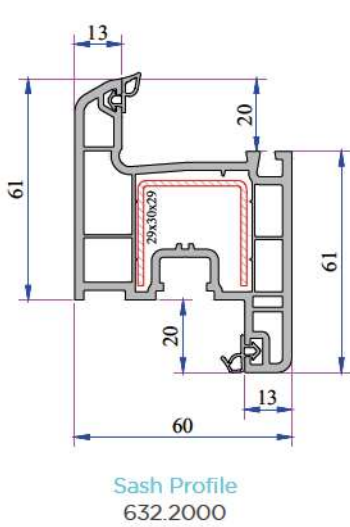

W 632 SERIES

ADO

**PVC PROFILE
TECHNICAL SPECIFICATION**

TECHNICAL

W 630 - W 632 SERIES

Profile Width: 60 mm

Number of chambers: 3

Profile Class: W 632 B Class (TS EN 12608-1), W 630 C Class (TS EN 12608-1)

Seal Type: External / Internal double seal system

Seal Type and Color: TPE - Grey /Black

Glass Thickness (mm): 4, 20, 24, 30, 32 mm

The thermal insulation Uf: 1,58 W/m²K

INSTRUCTION

- The main profile has 60 mm width.
- Because of the elastic grey and black seal which does not leave any stain on profiles will be provided maximum air, water, dust and sound isolation.
- Due to the 3 chambers profiles, it has maximum performance for thermal, sound and water isolation.
- It is a series of profiles with very special design that provides maximum wind resistance on high rise buildings.
- Excluding normal sash profile there is also chance to have a choice for offset type sash profile.
- In addition to white profile a different laminated color range is available.
- 4-5 mm single glazing application of 20, 24, 30, 32 mm glazing beads give us alternatives of using double, triple glazing and panels.
- It provides the visual integrity in the inner surface and the frame-wall connections due to integrated frame with sill profile.

W 630 - W 632 SERIES PVC PROFILE SYSTEM

Outward Opening Eco Door Sash Profile
632.2108

Outward Opening Door Sash Profile
632.2101

Lap Joint Profile
632.3104

Lap Joint Profile
632.3100

Single Glazing Bead 4-6 mm
101.4002