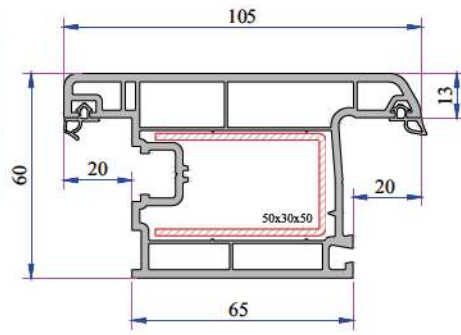

W 632 SERIES

ADO

**PVC PROFILE
TECHNICAL SPECIFICATION**

TECHNICAL

W 630 - W 632 SERIES

Profile Width: 60 mm

Number of chambers: 3

Profile Class: W 632 B Class (TS EN 12608-1), W 630 C Class (TS EN 12608-1)

Seal Type: External / Internal double seal system

Seal Type and Color: TPE - Grey /Black

Glass Thickness (mm): 4, 20, 24, 30, 32 mm

The thermal insulation Uf: 1,58 W/m²K

INSTRUCTION

- The main profile has 60 mm width.
- Because of the elastic grey and black seal which does not leave any stain on profiles will be provided maximum air, water, dust and sound isolation.
- Due to the 3 chambers profiles, it has maximum performance for thermal, sound and water isolation.
- It is a series of profiles with very special design that provides maximum wind resistance on high rise buildings.
- Excluding normal sash profile there is also chance to have a choice for offset type sash profile.
- In addition to white profile a different laminated color range is available.
- 4-5 mm single glazing application of 20, 24, 30, 32 mm glazing beads give us alternatives of using double, triple glazing and panels.
- It provides the visual integrity in the inner surface and the frame-wall connections due to integrated frame with sill profile.

W 630 - W 632 SERIES PVC PROFILE SYSTEM

Outward Opening Eco Door Sash Profile
632.2108

Outward Opening Door Sash Profile
632.2101

Lap Joint Profile
632.3104

Lap Joint Profile
632.3100

Single Glazing Bead 4-6 mm
101.4002