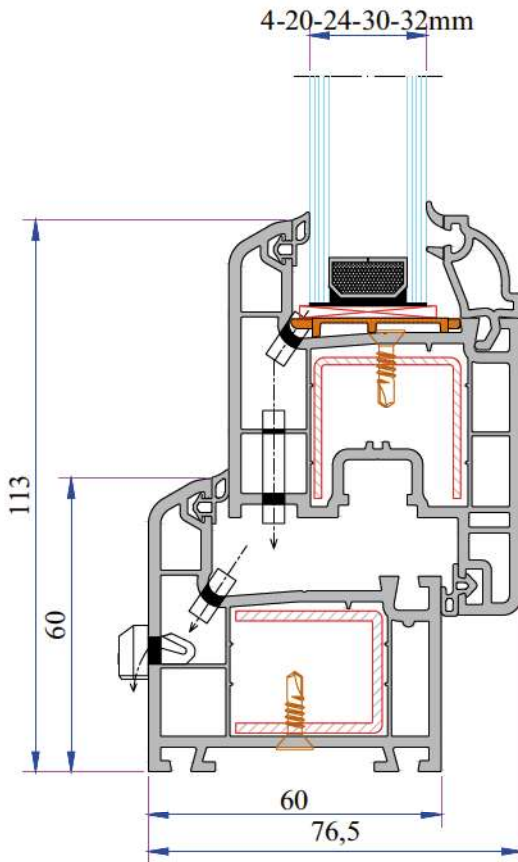

W 632 SERIES

ADO

**PVC PROFILE
TECHNICAL SPECIFICATION**

TECHNICAL

W 630 - W 632 SERIES

Profile Width: 60 mm

Number of chambers: 3

Profile Class: W 632 B Class (TS EN 12608-1), W 630 C Class (TS EN 12608-1)

Seal Type: External / Internal double seal system

Seal Type and Color: TPE - Grey /Black

Glass Thickness (mm): 4, 20, 24, 30, 32 mm

The thermal insulation Uf: 1,58 W/m²K

INSTRUCTION

- The main profile has 60 mm width.
- Because of the elastic grey and black seal which does not leave any stain on profiles will be provided maximum air, water, dust and sound isolation.
- Due to the 3 chambers profiles, it has maximum performance for thermal, sound and water isolation.
- It is a series of profiles with very special design that provides maximum wind resistance on high rise buildings.
- Excluding normal sash profile there is also chance to have a choice for offset type sash profile.
- In addition to white profile a different laminated color range is available.
- 4-5 mm single glazing application of 20, 24, 30, 32 mm glazing beads give us alternatives of using double, triple glazing and panels.
- It provides the visual integrity in the inner surface and the frame-wall connections due to integrated frame with sill profile.