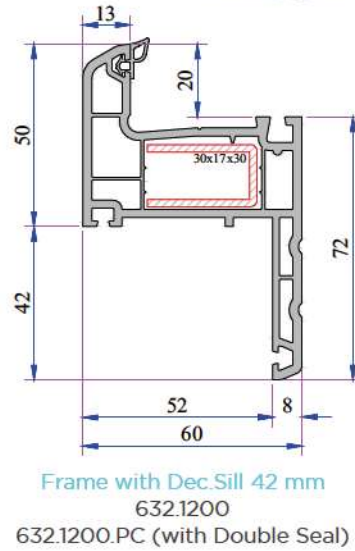

W 630 - W 632 SERIES PVC PROFILE SYSTEM