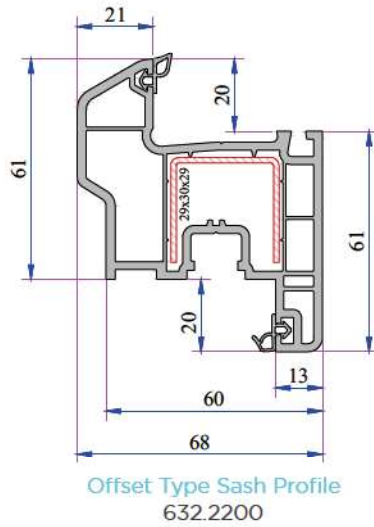

W 632 SERIES

ADO

**PVC PROFILE
TECHNICAL SPECIFICATION**

TECHNICAL

W 630 - W 632 SERIES

Profile Width: 60 mm

Number of chambers: 3

Profile Class: W 632 B Class (TS EN 12608-1), W 630 C Class (TS EN 12608-1)

Seal Type: External / Internal double seal system

Seal Type and Color: TPE - Grey /Black

Glass Thickness (mm): 4, 20, 24, 30, 32 mm

The thermal insulation Uf: 1,58 W/m²K

INSTRUCTION

- The main profile has 60 mm width.
- Because of the elastic grey and black seal which does not leave any stain on profiles will be provided maximum air, water, dust and sound isolation.
- Due to the 3 chambers profiles, it has maximum performance for thermal, sound and water isolation.
- It is a series of profiles with very special design that provides maximum wind resistance on high rise buildings.
- Excluding normal sash profile there is also chance to have a choice for offset type sash profile.
- In addition to white profile a different laminated color range is available.
- 4-5 mm single glazing application of 20, 24, 30, 32 mm glazing beads give us alternatives of using double, triple glazing and panels.
- It provides the visual integrity in the inner surface and the frame-wall connections due to integrated frame with sill profile.

W 630 - W 632 SERIES PVC PROFILE SYSTEM

Outward Opening Eco Door Sash Profile
632.2108

Outward Opening Door Sash Profile
632.2101

Lap Joint Profile
632.3104

Lap Joint Profile
632.3100

Single Glazing Bead 4-6 mm
101.4002