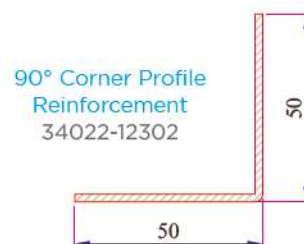

W 632 Re-Inforcement Profiles