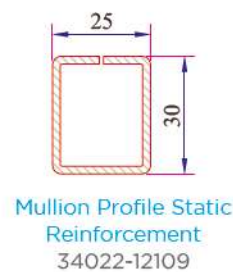

W 632 Re-Inforcement Profiles