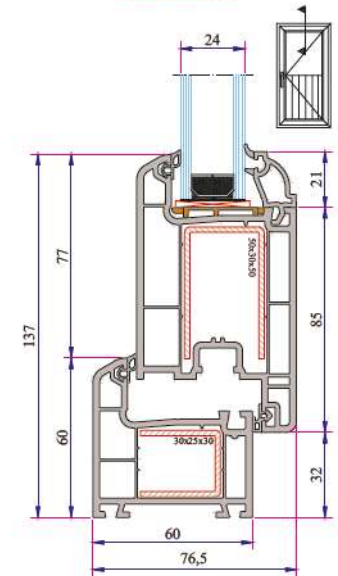

W 632 SERIES

ADO

**PVC PROFILE
TECHNICAL SPECIFICATION**

TECHNICAL

W 630 - W 632 SERIES

Profile Width: 60 mm

Number of chambers: 3

Profile Class: W 632 B Class (TS EN 12608-1), W 630 C Class (TS EN 12608-1)

Short Coupling Profile
099.5003

Sill Profile
058.5504

Universal Large Coupling Profile
058.5000

Large Coupling Profile
060.5000

60x100 Spiked Box Profile
060.5203 0

60x100 Frame Lifting Profile
900.5303

135° Corner Profile
060.5102

W 630 - W 632 SERIES PVC PROFILE SYSTEM

W 632 Re-Inforcement Profiles

W 632 Installation

Frame - Sash Installation

Frame - Offset Type Sash Installation

Frame with Sill - Sash Installation

Frame with Sill (60mm) - Sash Installation

Mullion - Sash Installation

Frame - Outward Opening Sash Installation

Frame - Door Sash Installation

Sash - Lap Joint - Sash Installation

Frame - Outward Opening Door Sash Installation

With Aluminium Threshold Frame Door Sash Installation