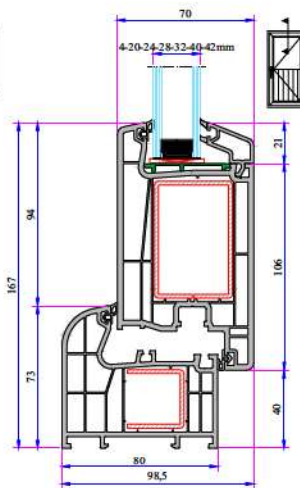

W 873 SERIES PVC PROFILE SYSTEM

TECHNICAL

W 873 SERIES

Profile Width: 80 mm

Number of chambers: 6

Profile Class: B Class (TS EN 12608-1)

Seal Type: External / Internal triple seal system

Seal Type and Color: TPE - Grey /Black

Glass Thickness (mm): 4, 20, 24, 28, 32, 40, 42 mm

The thermal insulation Uf: 1,15 W/m²K

INSTRUCTION

- The profiles have frame 80 mm, sash 70 mm width.
- Because of the elastic grey and black seal which does not leave any stain on profiles will be provided maximum air, water, dust and sound isolation.
- Due to the 6 chambers profiles, it has maximum performance for thermal, sound and water isolation.
- It is a series of profiles with very special design that provides maximum wind resistance on high rise buildings.
- In addition to white profile a different laminated color range is available.
- 4-5 mm single glazing, application of 20, 24, 32, 42 mm glazing beads give us alternatives of using double, triple glazing and panels.

INSTALLATION

1. 1 Frame 6 chambers system.
2. 2 Offset and flat sash option
3. 3 Double and triple glass option.