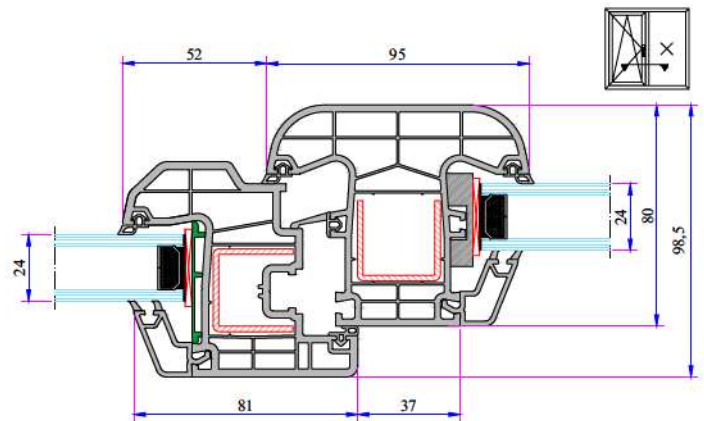

ADO

W 873 SERIES
PVC PROFILE SYSTEM

W 873 SERIES PVC PROFILE SYSTEM

TECHNICAL

W 873 SERIES

Profile Width: 80 mm

Number of chambers: 6

Profile Class: B Class (TS EN 12608-1)

Seal Type: External / Internal triple seal system

Seal Type and Color: TPE - Grey /Black

Glass Thickness (mm): 4, 20, 24, 28, 32, 40, 42 mm

The thermal insulation Uf: 1,15 W/m²K

INSTRUCTION

- The profiles have frame 80 mm, sash 70 mm width.
- Because of the elastic grey and black seal which does not leave any stain on profiles will be provided maximum air, water, dust and sound isolation.
- Due to the 6 chambers profiles, it has maximum performance for thermal, sound and water isolation.
- It is a series of profiles with very special design that provides maximum wind resistance on high rise buildings.
- In addition to white profile a different laminated color range is available.
- 4-5 mm single glazing, application of 20, 24, 32, 42 mm glazing beads give us alternatives of using double, triple glazing and panels.

INSTALLATION

- 1 Frame 6 chambers system.
- 2 Offset and flat sash option
- 3 Double and triple glass option.

COLOR OPTIONS

FACTORY

Antalya Organize Sanayi Bölgesi 2. Kısım Mah. 21. Caddesi No:3 07040 Döşemealtı /ANTALYA / TURKEY
Tel: +90 242 236 20 00 · Faks: +90 242 236 20 90 · E-mail: info@ado.com.tr · W: www.ado.com.tr