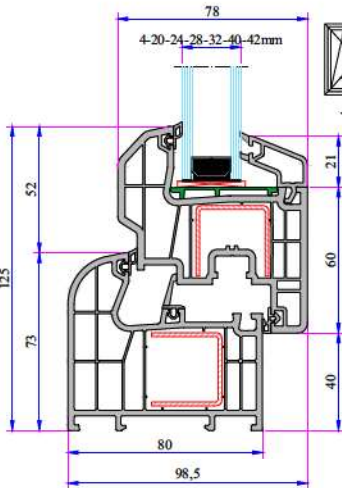

ADO

W 873 SERIES
PVC PROFILE SYSTEM

W 873 SERIES PVC PROFILE SYSTEM

TECHNICAL

W 873 SERIES

Profile Width: 80 mm

Number of chambers: 6

Profile Class: B Class (TS EN 12608-1)

Seal Type: External / Internal triple seal system

Seal Type and Color: TPE - Grey /Black

Glass Thickness (mm): 4, 20, 24, 28, 32, 40, 42 mm

The thermal insulation Uf: 1,15 W/m²K

INSTRUCTION

- The profiles have frame 80 mm, sash 70 mm width.
- Because of the elastic grey and black seal which does not leave any stain on profiles will be provided maximum air, water, dust and sound isolation.
- Due to the 6 chambers profiles, it has maximum performance for thermal, sound and water isolation.
- It is a series of profiles with very special design that provides maximum wind resistance on high rise buildings.
- In addition to white profile a different laminated color range is available.
- 4-5 mm single glazing, application of 20, 24, 32, 42 mm glazing beads give us alternatives of using double, triple glazing and panels.

INSTALLATION

- 1 Frame 6 chambers system.
- 2 Offset and flat sash option
- 3 Double and triple glass option.

COLOR OPTIONS

FACTORY

Antalya Organize Sanayi Bölgesi 2. Kısım Mah. 21. Caddesi No:3 07040 Döşemealtı /ANTALYA / TURKEY
Tel: +90 242 236 20 00 · Faks: +90 242 236 20 90 · E-mail: info@ado.com.tr · W: www.ado.com.tr