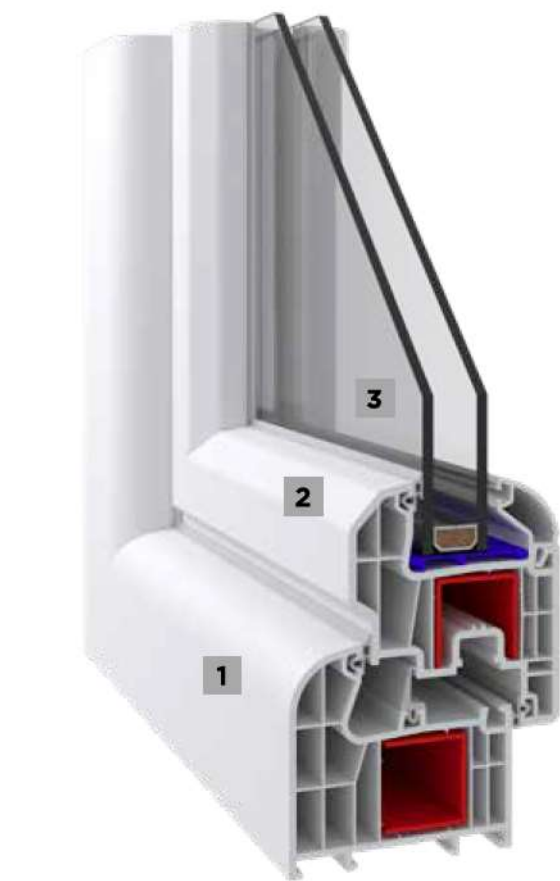

ADO

W 873 SERIES
PVC PROFILE SYSTEM

W 873 SERIES PVC PROFILE SYSTEM

TECHNICAL

W 873 SERIES

Profile Width: 80 mm

Number of chambers: 6

Profile Class: B Class (TS EN 12608-1)

Seal Type: External / Internal triple seal system

Seal Type and Color: TPE - Grey /Black

Glass Thickness (mm): 4, 20, 24, 28, 32, 40, 42 mm

The thermal insulation Uf: 1,15 W/m²K

INSTRUCTION

- The profiles have frame 80 mm, sash 70 mm width.
- Because of the elastic grey and black seal which does not leave any stain on profiles will be provided maximum air, water, dust and sound isolation.
- Due to the 6 chambers profiles, it has maximum performance for thermal, sound and water isolation.
- It is a series of profiles with very special design that provides maximum wind resistance on high rise buildings.
- In addition to white profile a different laminated color range is available.
- 4-5 mm single glazing, application of 20, 24, 32, 42 mm glazing beads give us alternatives of using double, triple glazing and panels.

INSTALLATION

- 1 Frame 6 chambers system.
- 2 Offset and flat sash option
- 3 Double and triple glass option.

COLOR OPTIONS

FACTORY

Antalya Organize Sanayi Bölgesi 2. Kısım Mah. 21. Caddesi No:3 07040 Döşemealtı /ANTALYA / TURKEY
Tel: +90 242 236 20 00 · Faks: +90 242 236 20 90 · E-mail: info@ado.com.tr · W: www.ado.com.tr