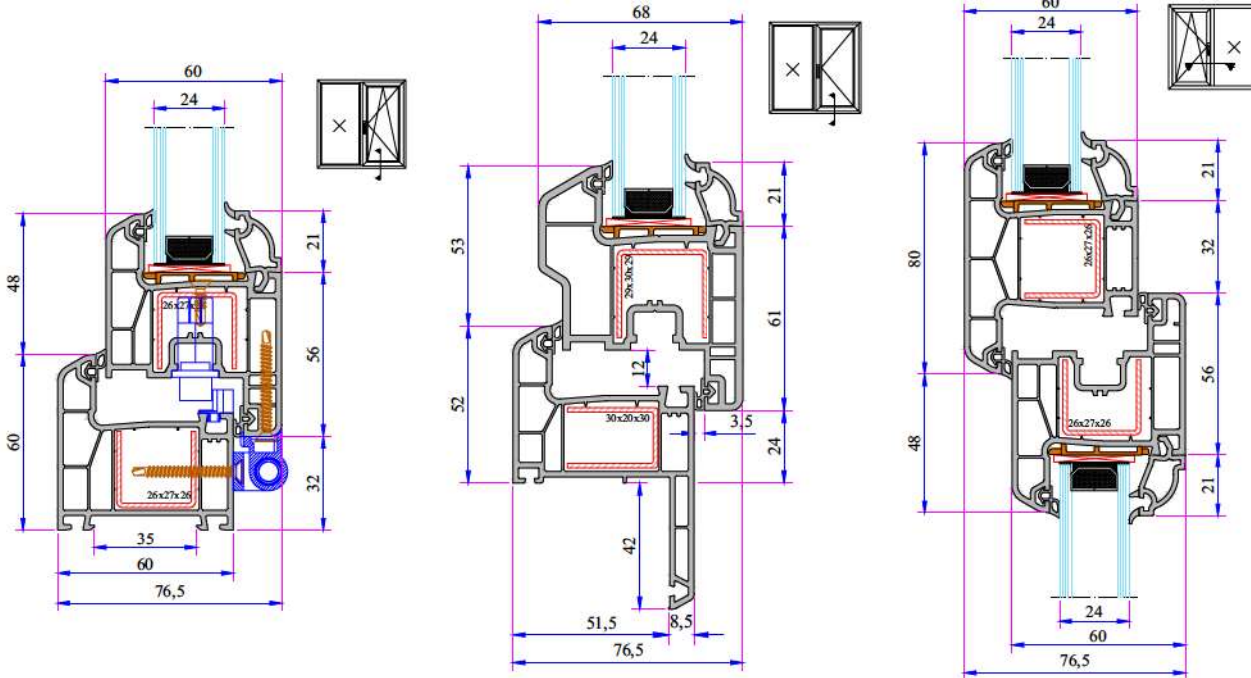

W 634 SERIES PVC PROFILE SYSTEM

TECHNICAL

W 634 SERIES

Profile Width: 60 mm

Number of chambers: 4

Profile Class: C Class

Seal Type: External / Internal double seal system

Seal Type and Color: TPE - Grey /Black

Glass Thickness (mm): 4, 20, 24, 30, 32 mm

The thermal insulation Uf: 1,50 W/m²K

INSTRUCTION

- The main profiles have 60 mm width.
- Because of the elastic grey and black seal which does not leave any stain on profiles will be provided maximum air, water, dust and sound isolation.
- Due to the 4 chambers profiles, it has maximum performance for thermal, sound and water isolation.
- Excluding normal sash profile there is also chance to have a choice for offset type sash profile.
- In addition to white profile a different laminated color range is available.
- 4-6 mm single glazing application of 20, 24, 30, 32 mm glazing beads give us alternatives of using double, triple glazing and panels.

INSTALLATION

COLOR OPTIONS

DARK BLACK ST 520	DARK BLACK AS 520	SWAMP OAK ST 503	SAND GREY AS 509	SAND GREY ST 509	MAHOGANY ST 504	P. DARK OAK ST 541	P. GOLDEN OAK ST 540	NATURAL OAK HR 570
ANTRASIT GREY ST 508	ANTRASIT GREY AS 508	ANTRASIT GREY ST 516	GREY ST 507	SILVER SB 518	SILVER TEAK SB 513	WHITE ST 517	LAKE BLUE ST 522 for Penwood	MOSS GREEN ST 521 for Penwood

FACTORY

Antalya Organize Sanayi Bölgesi 2. Kısım Mah. 21. Cadde No:3 07040 Döşemealtı /ANTALYA / TURKEY
Tel: +90 242 236 20 00 · Faks: +90 242 236 20 90 · E-mail: info@ado.com.tr · W: www.ado.com.tr